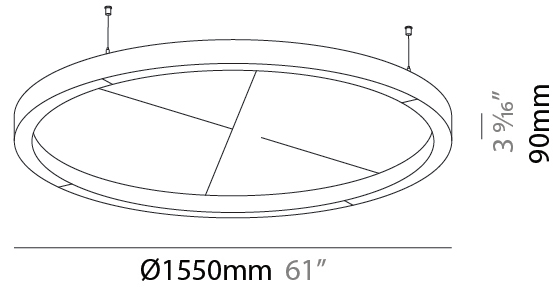

GENERAL

Series: Glorious Slim Acoustic
Brand: Prolicht
Division: Architectural
Mounting Type: Suspension
Mounting Location: Ceiling
Subcategory: Acoustic

PHYSICAL

Shape: Round
Length (mm): 1550
Length (in): 61
Width (mm): 90
Width (in): 3 9/16
Light Distribution: Direct
Diffuser: PMMA - Opal / Micro-Prism
Fixture Finish: SSR / BKV / CWI / CRY / HAB / UFT / ITA / RUA / FTG / MYG / LOD / PUS / FRO / FUP / KIA / POP / BLS / SPG / MEY / GOH / GUM / CHC / COM / ABZ / JAG / OBR / MOS / ROR
Accent Finish: ANC / ASH / BNA / BTC / BZE / CEL / EGG / EVG / FOG / FOS / FST / FUA / IRI / IRO / KHA / LIC / LIM / MER / MSN / MUS / ONX / PEA / PLU / POL / PPY / RAY / ROY / RST / STE / SWD / TAN / TAU
Fixture Material: Aluminum
Cable Details: 2 000mm / 78 3/4" or 6 000mm / 236 1/4" Transparent Cable

ELECTRICAL

Lamp Type: LED (Zhaga Standard)
Input Wattage (W): 104.2
Total Output Wattage (W): 94.5
Dimming: Non-Dimmable
Driver Included: Yes
Driver Location: Integrated
Driver Type: Constant Current - Universal
Driver Class: Class 2
Input Voltage (V): 120 - 277

LED

Color Temperature (°K): 2700 / 3000 / 3500 / 4000
Max. Delivered Lumen (lm): 12474 / 12777 / 9959 / 13535
Nominal Lumen (lm): 15910 / 16927 / 12702 / 17624
CRI: >90 CRI
Lamp Life (hrs): 50000

OPTICAL

RATINGS AND CERTIFICATIONS

Certified By: CSA Certified to UL and CSA Standards
IP rating: IP20